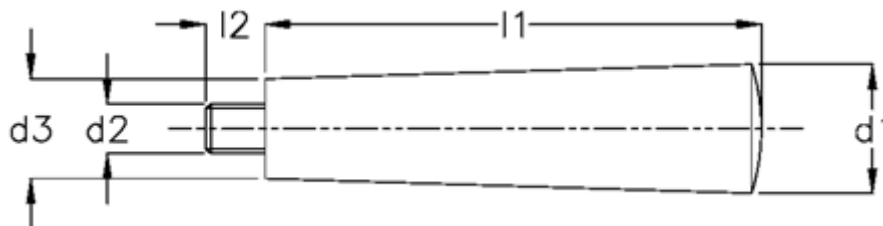

Data Sheet

Article number: 20124030B

Description: E+G Fixed handle GN 203-33-M12

Measures

$d1 = 33$

$d2 = M12$

$d3 = 25$

$l1 = 124$